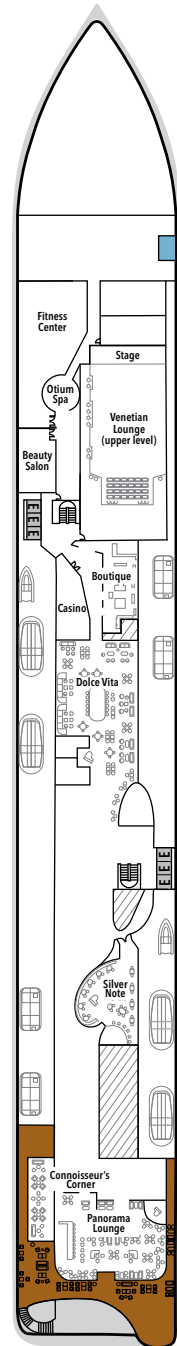

SILVER NOVA – Deck Plans

DECK 3

The Shelter
Atlantide
S.A.L.T. Kitchen

DECK 4

La Dame
Venetian Lounge
Boutique
Reception
Arts Café
Shore Concierge
Atrium
Kaiseki
La Terrazza

DECK 5

Otium Spa
Fitness Centre
Beauty Salon
Casino
Boutique
Dolce Vita
Silver Note
Connoisseur's Corner

DECK 6

Suites

DECK 7

Suites

DECK 8

Suites

DECK 9

Suites

DECK 10

Observation Lounge
S.A.L.T. Lab
S.A.L.T. Bar
Pool Deck
Pool Bar
The Marquee
The Dusk Bar

DECK 11

The Cliff Whirlpool

SUITE CATEGORIES

- Otium Suite ●
- Owner's Suite ●
- Grand Suite ●
- Master Suite ●
- Signature Suite ●
- Silver Suite ●
- Junior Grand Suite ●
- Premium Medallion Suite ●
- Medallion Suite ●
- Premium Veranda Suite ●
- Deluxe Veranda Suite ●
- Superior Veranda Suite ●
- Classic Veranda Suite ●

SPECIFICATIONS

- Crew 556
- Officers International
- Guests 728
- Tonnage 54,700
- Length 801 Feet / 244.2 Meters
- Width 97 Feet / 29.6 Meters
- Speed 19.4 Knots
- Passenger Decks 9
- Connecting Suites ↑↓
- 3rd Guest Capacity ▲
- Wheelchair Accessible Suites ♿
- Veranda suites with bath & shower 💧
- Technical areas ▨
- Built 2023