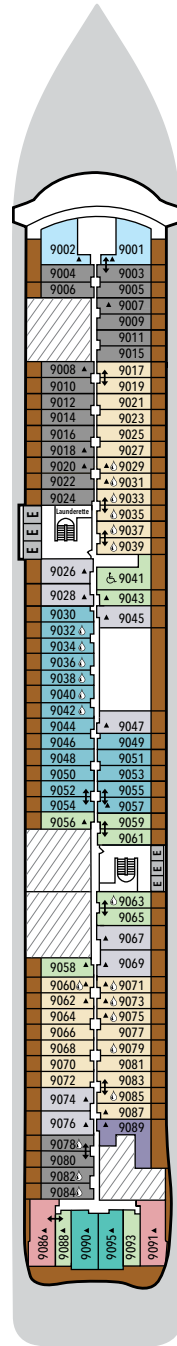

SILVER NOVA – Deck Plans

DECK 3

The Shelter
Atlantide
S.A.L.T. Kitchen

DECK 4

La Dame
Venetian Lounge
Boutique
Reception
Arts Café
Shore Concierge
Atrium
Kaiseki
La Terrazza

DECK 5

Otium Spa
Fitness Centre
Beauty Salon
Casino
Boutique
Dolce Vita
Silver Note
Connoisseur's Corner

DECK 6

Suites

DECK 7

Suites

DECK 8

Suites

DECK 9

Suites

SPECIFICATIONS

- Crew 556
- Officers International
- Guests 728
- Tonnage 54,700
- Length 801 Feet / 244.2 Meters
- Width 97 Feet / 29.6 Meters
- Speed 19.4 Knots
- Passenger Decks 9
- Connecting Suites ↑↓
- 3rd Guest Capacity ▲
- Wheelchair Accessible Suites ♿
- Veranda suites with bath & shower 💧
- Technical areas ▨
- Built 2023

Deck plans are for illustration purposes only and may be subject to change.

Suite diagrams shown are for illustration purposes only and may vary from actual square footage. Please refer to suite specifications for square footage.