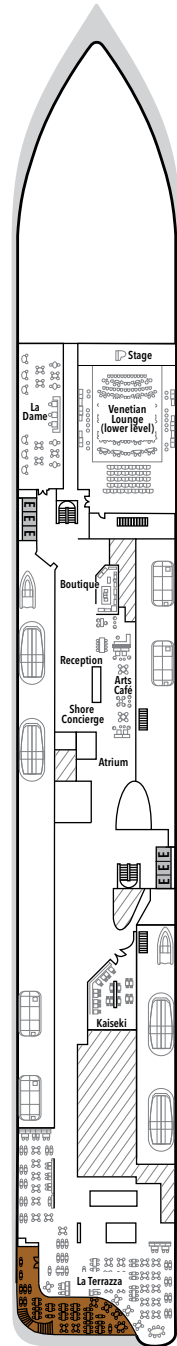

SILVER NOVA – Deck Plans

DECK 3

The Shelter
Atlantide
S.A.L.T. Kitchen

DECK 4

La Dame
Venetian Lounge
Boutique
Reception
Arts Café
Shore Concierge
Atrium
Kaiseki
La Terrazza

DECK 5

Otium Spa
Fitness Centre
Beauty Salon
Casino
Boutique
Dolce Vita
Silver Note
Connoisseur's Corner

DECK 6

Suites

DECK 7

Suites

DECK 8

Suites

DECK 9

Suites

DECK 10

Observation Lounge
S.A.L.T. Lab
S.A.L.T. Bar
Pool Deck
Pool Bar
The Marquee
The Dusk Bar

DECK 11

The Cliff Whirlpool

SUITE CATEGORIES

- Otium Suite ●
- Owner's Suite ●
- Grand Suite ●
- Master Suite ●
- Signature Suite ●
- Silver Suite ●
- Junior Grand Suite ●
- Premium Medallion Suite ●
- Medallion Suite ●
- Premium Veranda Suite ●
- Deluxe Veranda Suite ●
- Superior Veranda Suite ●
- Classic Veranda Suite ●

SPECIFICATIONS

- Crew 556
- Officers International
- Guests 728
- Tonnage 54,700
- Length 801 Feet / 244.2 Meters
- Width 97 Feet / 29.6 Meters
- Speed 19.4 Knots
- Passenger Decks 9
- Connecting Suites ↑↓
- 3rd Guest Capacity ▲
- Wheelchair Accessible Suites ♿
- Veranda suites with bath & shower 💧
- Technical areas ▨
- Built 2023