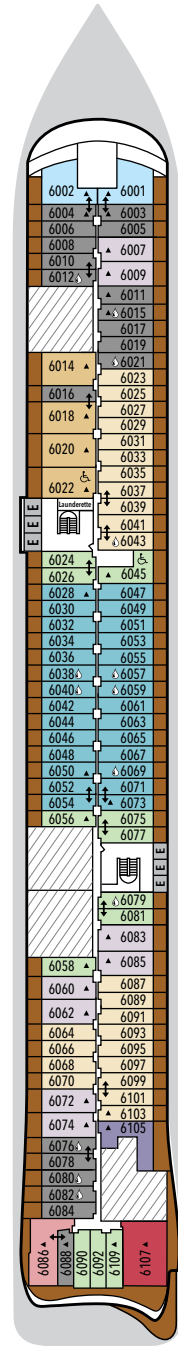

SILVER NOVA – Deck Plans

DECK 3

The Shelter
Atlantide
S.A.L.T. Kitchen

DECK 4

La Dame
Venetian Lounge
Boutique
Reception
Arts Café
Shore Concierge
Atrium
Kaiseki
La Terrazza

DECK 5

Otium Spa
Fitness Centre
Beauty Salon
Casino
Boutique
Dolce Vita
Silver Note
Connoisseur's Corner

DECK 6

Suites

DECK 7

Suites

DECK 8

Suites

DECK 9

Suites

SPECIFICATIONS

- Crew 556
- Officers International
- Guests 728
- Tonnage 54,700
- Length 801 Feet / 244.2 Meters
- Width 97 Feet / 29.6 Meters
- Speed 19.4 Knots
- Passenger Decks 9
- Connecting Suites ↑↓
- 3rd Guest Capacity ▲
- Wheelchair Accessible Suites ♿
- Veranda suites with bath & shower 💧
- Technical areas ▨
- Built 2023

Deck plans are for illustration purposes only and may be subject to change.

Suite diagrams shown are for illustration purposes only and may vary from actual square footage. Please refer to suite specifications for square footage.