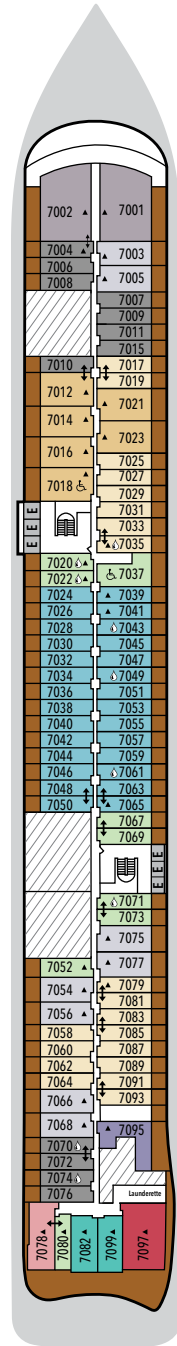

SILVER NOVA – Deck Plans

DECK 3

The Shelter
Atlantide
S.A.L.T. Kitchen

DECK 4

La Dame
Venetian Lounge
Boutique
Reception
Arts Café
Shore Concierge
Atrium
Kaiseki
La Terrazza

DECK 5

Otium Spa
Fitness Centre
Beauty Salon
Casino
Boutique
Dolce Vita
Silver Note
Connoisseur's Corner

DECK 6

Suites

DECK 7

Suites

DECK 8

Suites

DECK 9

Suites

SPECIFICATIONS

- Crew 556
- Officers International
- Guests 728
- Tonnage 54,700
- Length 801 Feet / 244.2 Meters
- Width 97 Feet / 29.6 Meters
- Speed 19.4 Knots
- Passenger Decks 9
- Connecting Suites ↑↓
- 3rd Guest Capacity ▲
- Wheelchair Accessible Suites ♿
- Veranda suites with bath & shower 💧
- Technical areas ▨
- Built 2023

Deck plans are for illustration purposes only and may be subject to change.

Suite diagrams shown are for illustration purposes only and may vary from actual square footage. Please refer to suite specifications for square footage.