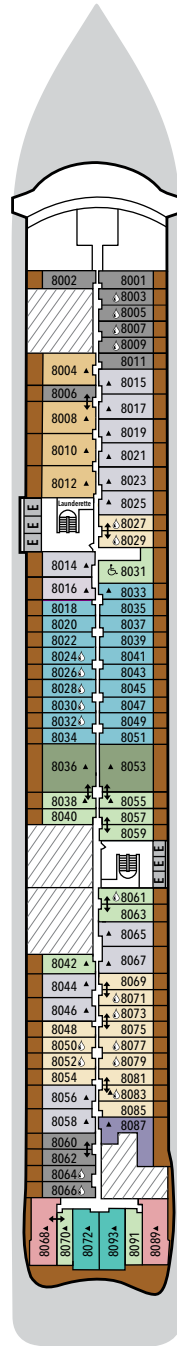

SILVER NOVA – Deck Plans

DECK 3

The Shelter
Atlantide
S.A.L.T. Kitchen

DECK 4

La Dame
Venetian Lounge
Boutique
Reception
Arts Café
Shore Concierge
Atrium
Kaiseki
La Terrazza

DECK 5

Otium Spa
Fitness Centre
Beauty Salon
Casino
Boutique
Dolce Vita
Silver Note
Connoisseur's Corner

DECK 6

Suites

DECK 7

Suites

DECK 8

Suites

DECK 9

Suites

SPECIFICATIONS

- Crew 556
- Officers International
- Guests 728
- Tonnage 54,700
- Length 801 Feet / 244.2 Meters
- Width 97 Feet / 29.6 Meters
- Speed 19.4 Knots
- Passenger Decks 9
- Connecting Suites ↑↓
- 3rd Guest Capacity ▲
- Wheelchair Accessible Suites ♿
- Veranda suites with bath & shower 💧
- Technical areas ▨
- Built 2023

Deck plans are for illustration purposes only and may be subject to change.

Suite diagrams shown are for illustration purposes only and may vary from actual square footage. Please refer to suite specifications for square footage.