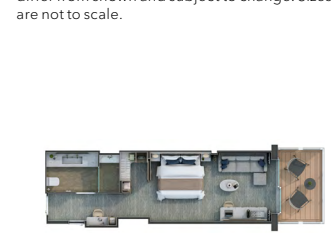

Suite diagrams are for illustration purposes only. Features, materials, finishes and layout may differ from shown and subject to change. Sizes are not to scale.